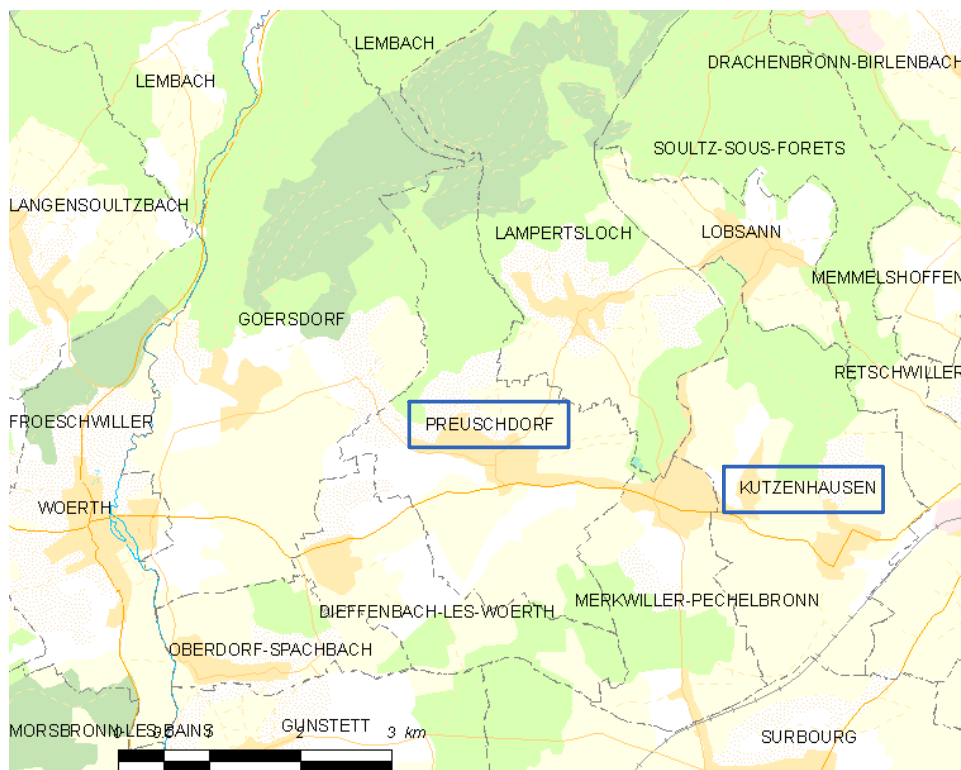

Bisels	Ami	25 août	1816
Bisels	Madelaine	22 Janvier	1819
Bisels	Georges	23 Novembre	1820
Bisels	Georges	8 Juin	1821

"Kutzenhausen Decennial Birth, Marriage, Death Index 1813-1822" database with images, Departmental Archives of Bas-Rhin (<http://archives.bas-rhin.fr/detail-document/ETAT-CIVIL-C253-P1-R162407#visio/page:ETAT-CIVIL-C253-P1-R162407-1042417> : accessed 9 April 2020), image 2 of 24 > Births for surname Bisch.

Conclusion:

Results from search at Bas-Rhin Archives online in BMD records for Kutzenhausen

- 1823-1832 BMD index yielded no given name matches to my family.
- 1813-1822 BMD index showed a Henri and 2 George entries. The birth years did not match my family members.
- I looked them up in their respective birth-year registers to be sure.
  - Henry (1816) and George (1820) belong to George Henry Buisch and Salomé Eyer -- one of the Buisch families that settled in Lyons, Wayne, New York.
  - George (1821) was born to Frederick and Dorothee Buisch. Not a match either.

Following the negative results found in Kutzenhausen, I used FamilySearch.com to search the Büsch surname restricting the records to those found only in Bas-Rhin, France. There were several hits on the first page for Preuschkorf. Kutzenhausen and Preuschkorf are right next to one another on the maps. I decided to search the BMD indexes there.